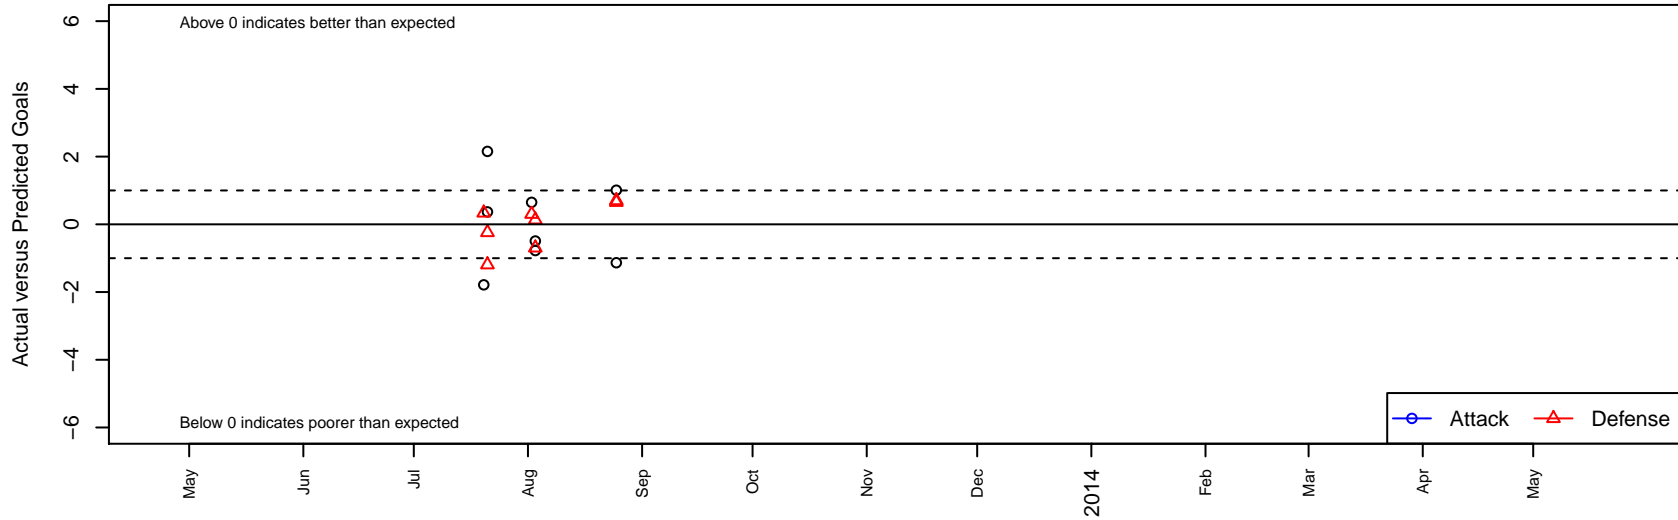

# Longview Warriors G00

, WA  
 G00 total strength=590  
 attack=0.71 defense=0.33  
 alt names used:  
 Longview Warriors  
 LV Warriors

Venues played:  
 KITG GU13 Red  
 Cowlitz Kickoff GU13  
 Summer Slam Bronze U13

**Longview Warriors G00**  
 Dots are actual minus expected GF (blue circles) and GA (red triangles).  
 Blue line is smoothed change in attack strength. Red is smoothed change in defense strength.

	<b>date</b>	<b>home</b>		<b>away</b>		<b>venue</b>	<b>pred.home</b>	<b>pred.away</b>
9082	2013-08-25	Longview Warriors G00	3	Crossfire OR LOSC Rain G00	1	Summer Slam Bronze U13	1.99	1.70
9083	2013-08-25	Washington Timbers Lime G01	2	Longview Warriors G00	0	Summer Slam Bronze U13	2.65	1.13
8586	2013-08-03	CYSA Timber Barons Green G00	5	Longview Warriors G00	0	Cowlitz Kickoff GU13	4.31	0.49
8588	2013-08-03	Longview Warriors G00	0	CSC Velocity Green G00	2	Cowlitz Kickoff GU13	0.77	2.13
8560	2013-08-02	Longview Warriors G00	2	Lewis County Volcano SC Blue G00	1	Cowlitz Kickoff GU13	1.35	1.30
8425	2013-07-21	BSC Portland White G00	3	Longview Warriors G00	2	KITG GU13 Red	1.81	1.63
8428	2013-07-21	Longview Warriors G00	5	Girl Power G00	2	KITG GU13 Red	2.85	1.76
8377	2013-07-20	Longview Warriors G00	3	West Narrows FC Blue G00	1	KITG GU13 Red	4.79	1.34